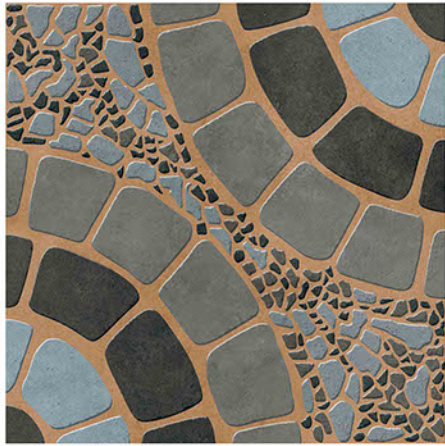

Applicable On
Wall & Floor

HD
Clarity

Random
Design

Zero
Maintenance

Eco
Friendly

400x400MM | VITRIFIED
PARKING TILES

PUNCH SERISE

P-2010