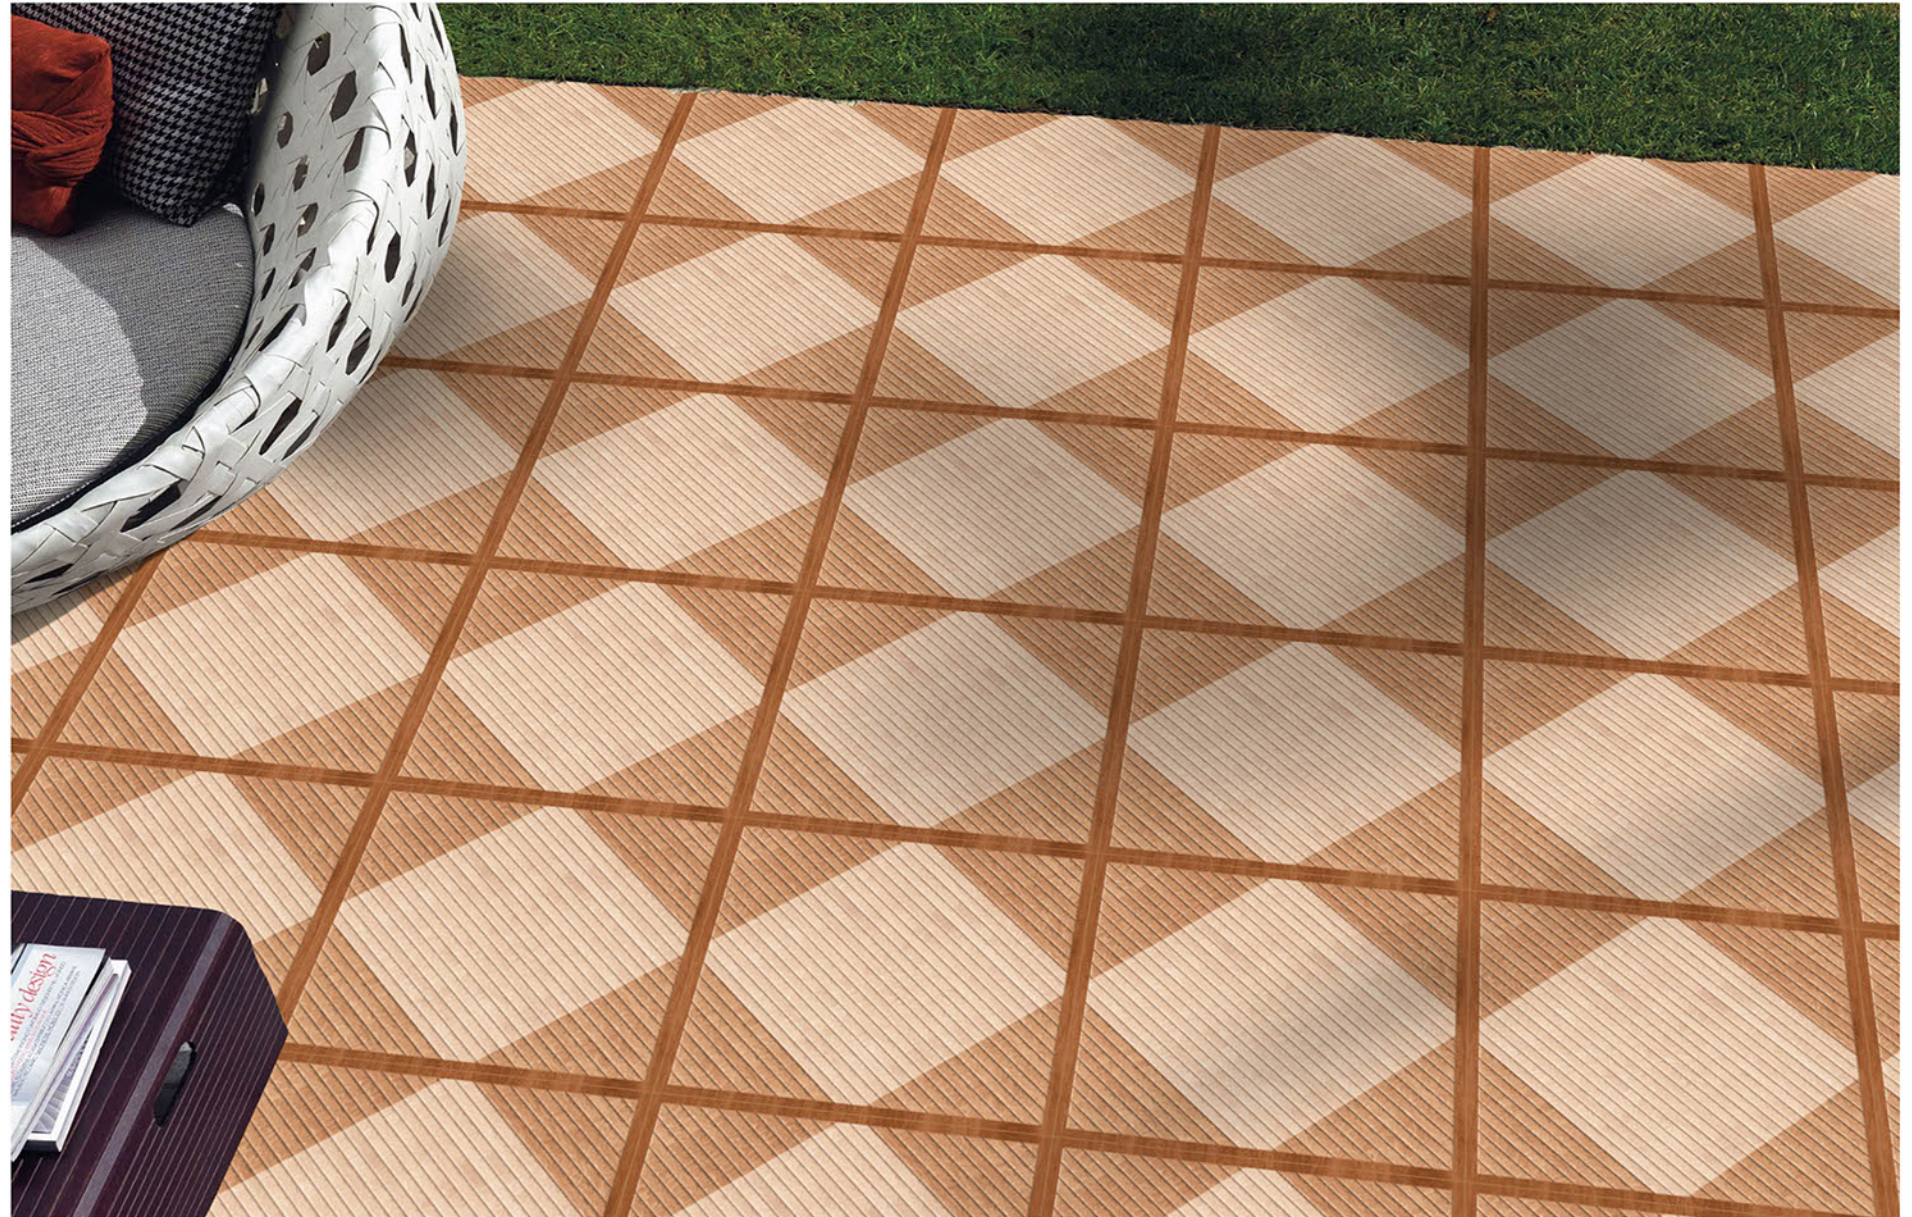

Applicable On
Wall & Floor

HD
Clarity

Random
Design

Zero
Maintenance

Eco
Friendly

400x400MM | VITRIFIED
PARKING TILES

PUNCH SERISE

P-1906