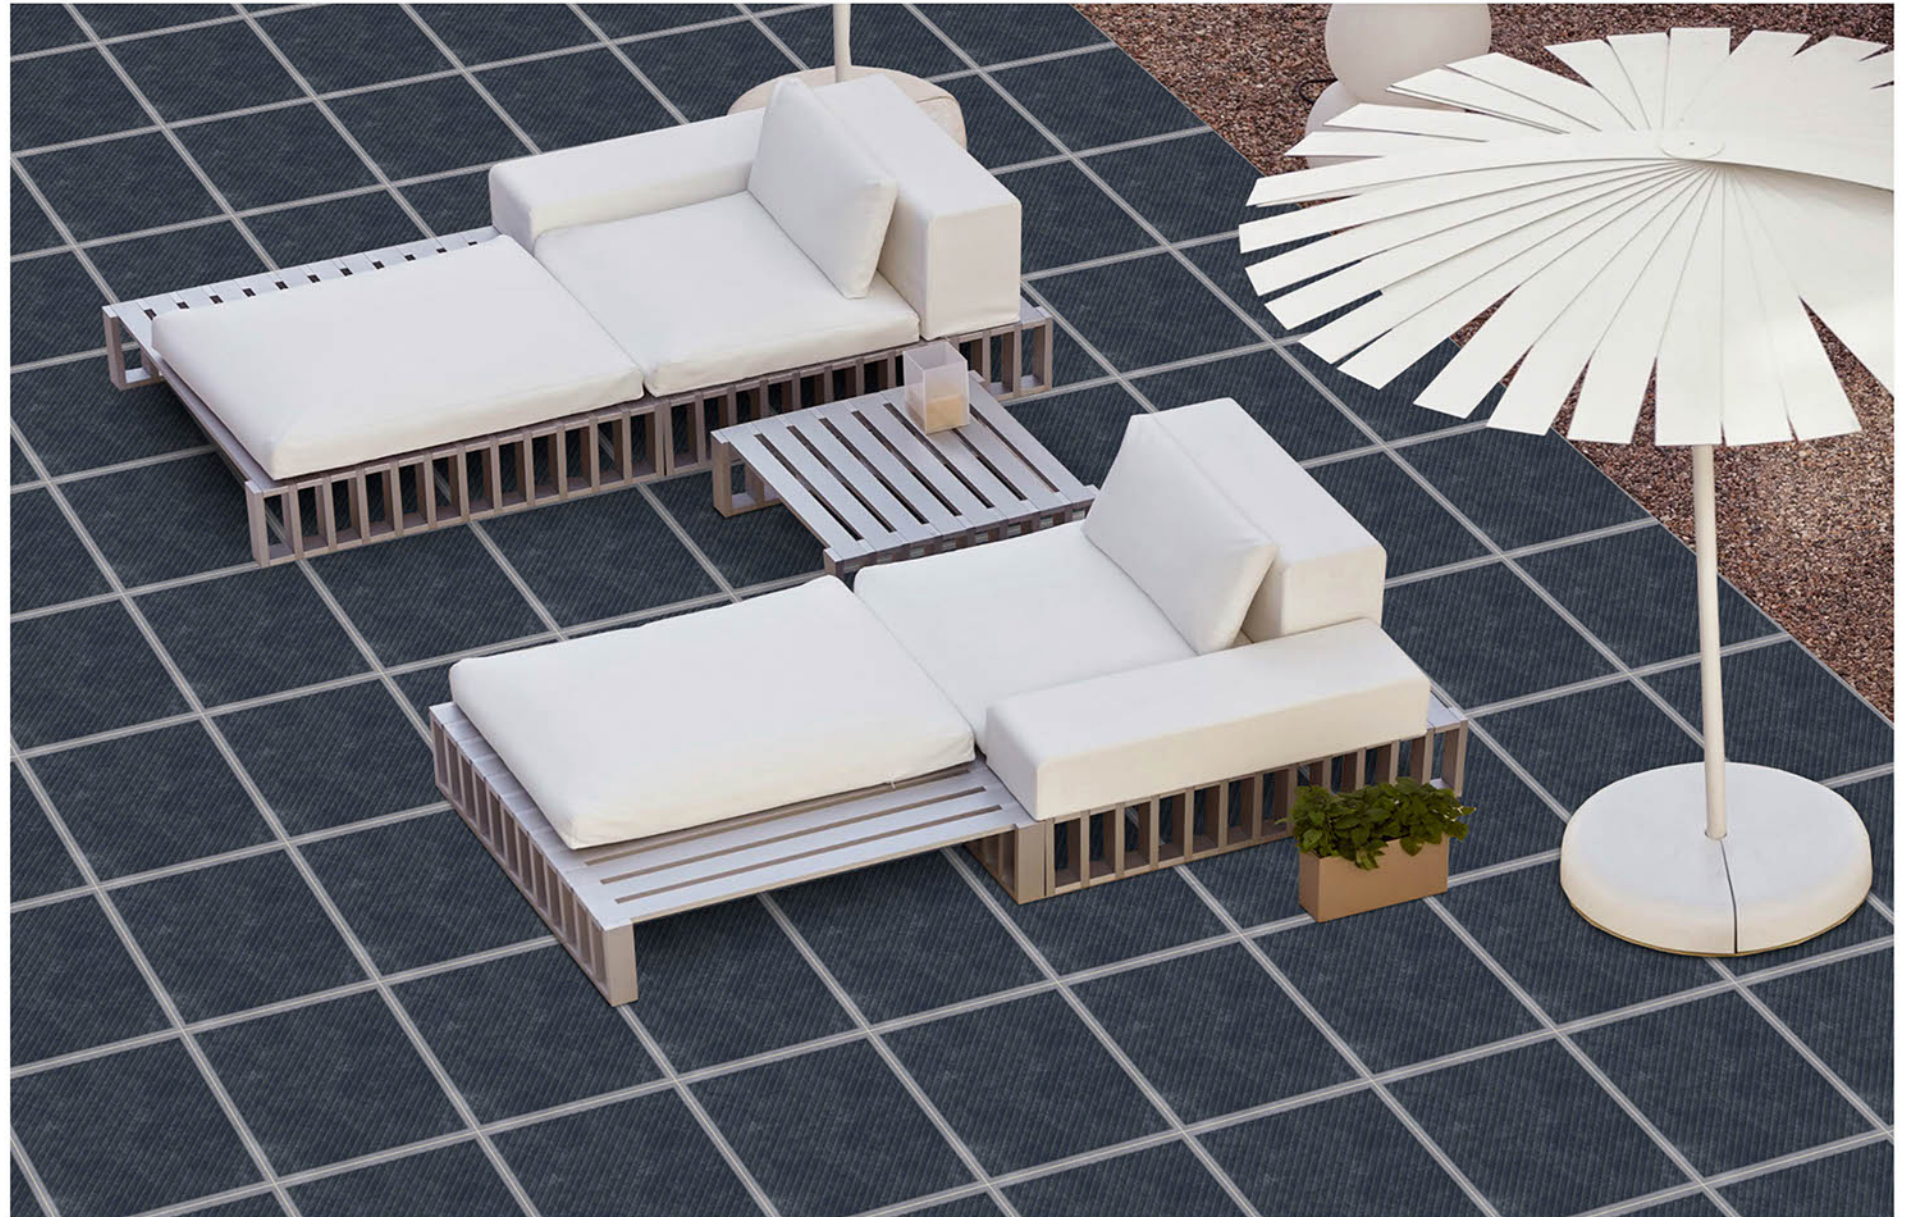

Applicable On
Wall & Floor

HD
Clarity

Random
Design

Zero
Maintenance

Eco
Friendly

PUNCH SERISE

400x400MM | VITRIFIED
PARKING TILES

P-1923