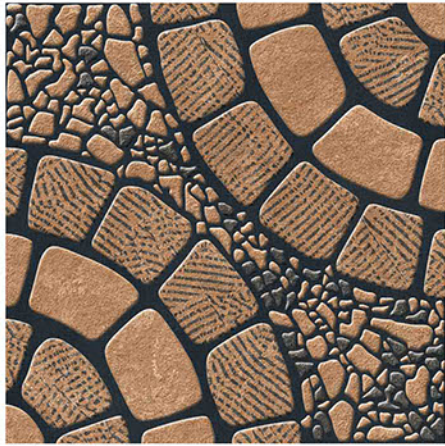

Applicable On
Wall & Floor

HD
Clarity

Random
Design

Zero
Maintenance

Eco
Friendly

400x400MM | VITRIFIED
PARKING TILES

PUNCH SERISE

P-2004