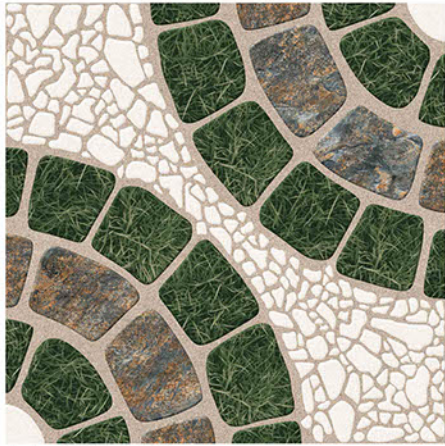

Applicable On
Wall & Floor

HD
Clarity

Random
Design

Zero
Maintenance

Eco
Friendly

400x400MM | VITRIFIED
PARKING TILES

PUNCH SERISE

P-2012