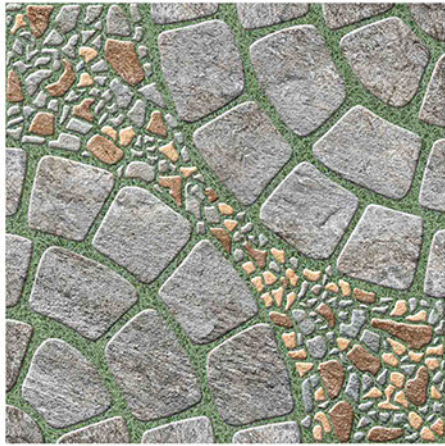

Applicable On
Wall & Floor

HD
Clarity

Random
Design

Zero
Maintenance

Eco
Friendly

400x400MM | VITRIFIED
PARKING TILES

PUNCH SERISE

P-2006