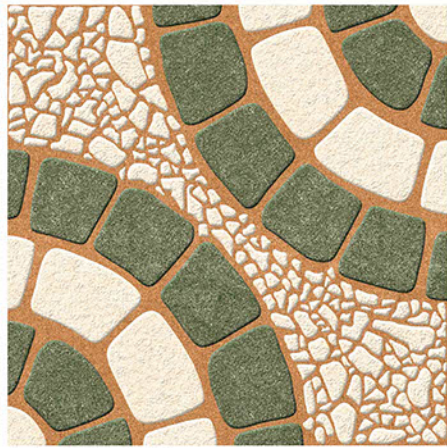

Applicable On
Wall & Floor

HD
Clarity

Random
Design

Zero
Maintenance

Eco
Friendly

400x400MM | VITRIFIED
PARKING TILES

PUNCH SERISE

P-2013