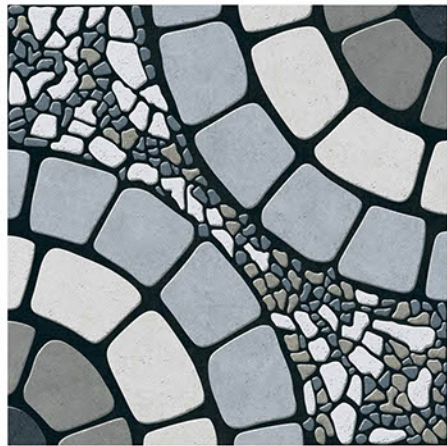

Applicable On
Wall & Floor

HD
Clarity

Random
Design

Zero
Maintenance

Eco
Friendly

400x400MM | VITRIFIED
PARKING TILES

PUNCH SERISE

P-2009