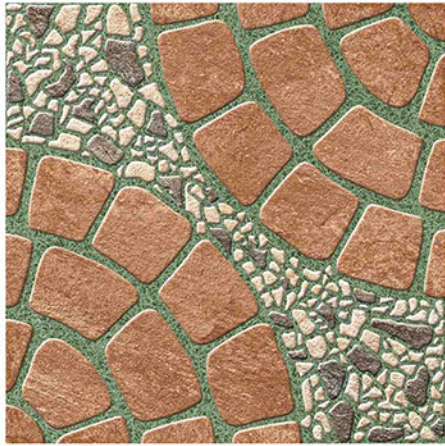

Applicable On
Wall & Floor

HD
Clarity

Random
Design

Zero
Maintenance

Eco
Friendly

400x400MM | VITRIFIED
PARKING TILES

PUNCH SERISE

P-2005