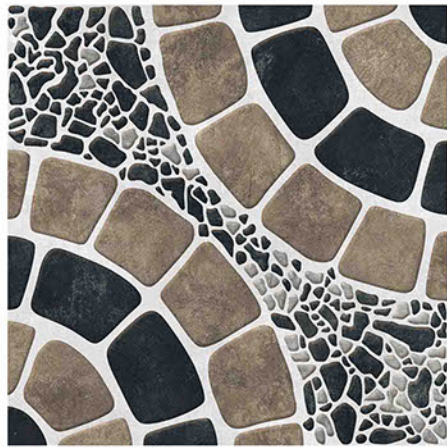

Applicable On
Wall & Floor

HD
Clarity

Random
Design

Zero
Maintenance

Eco
Friendly

400x400MM | VITRIFIED
PARKING TILES

PUNCH SERISE

P-2003