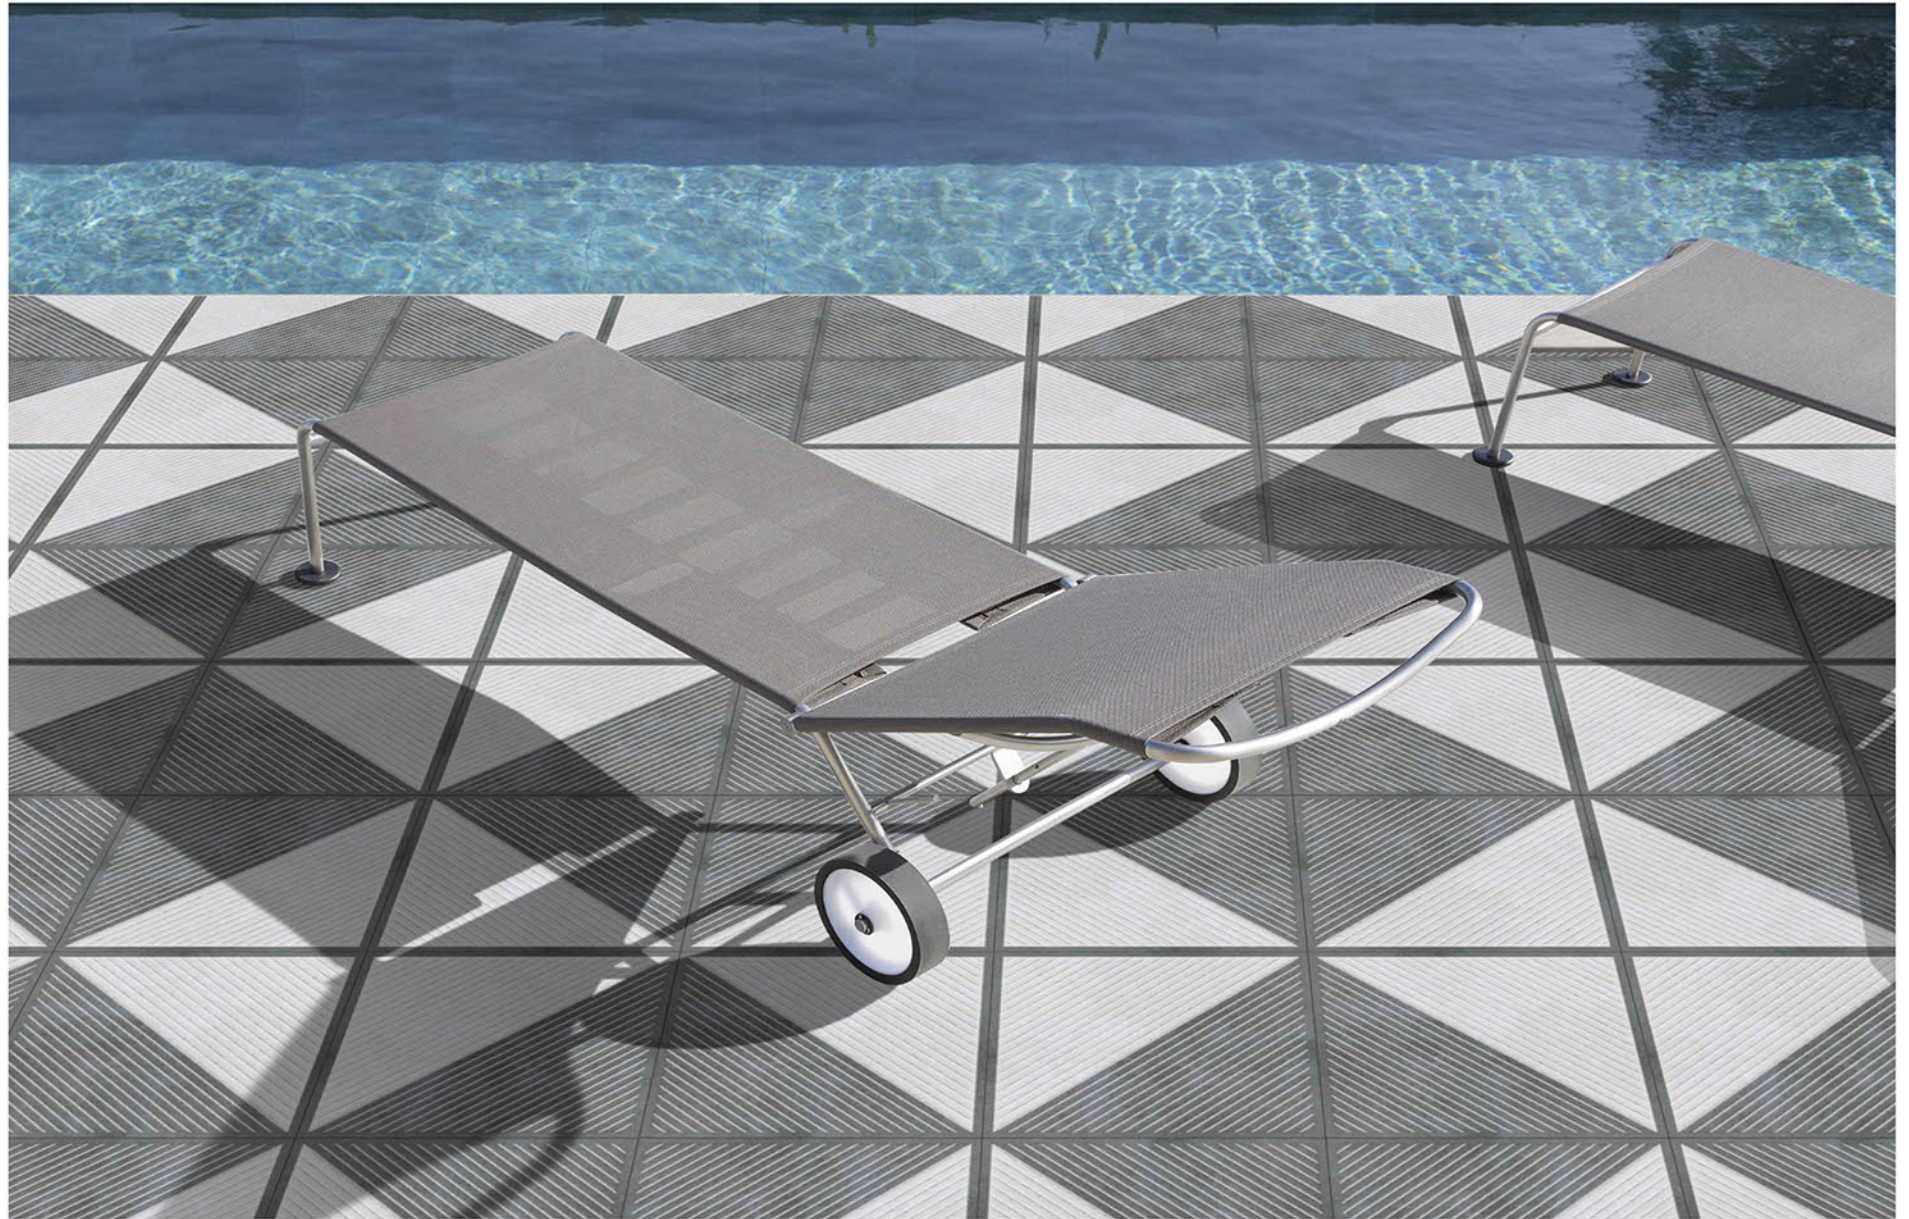

Applicable On
Wall & Floor

HD
Clarity

Random
Design

Zero
Maintenance

Eco
Friendly

PUNCH SERISE

400x400MM | VITRIFIED
PARKING TILES

P-1910